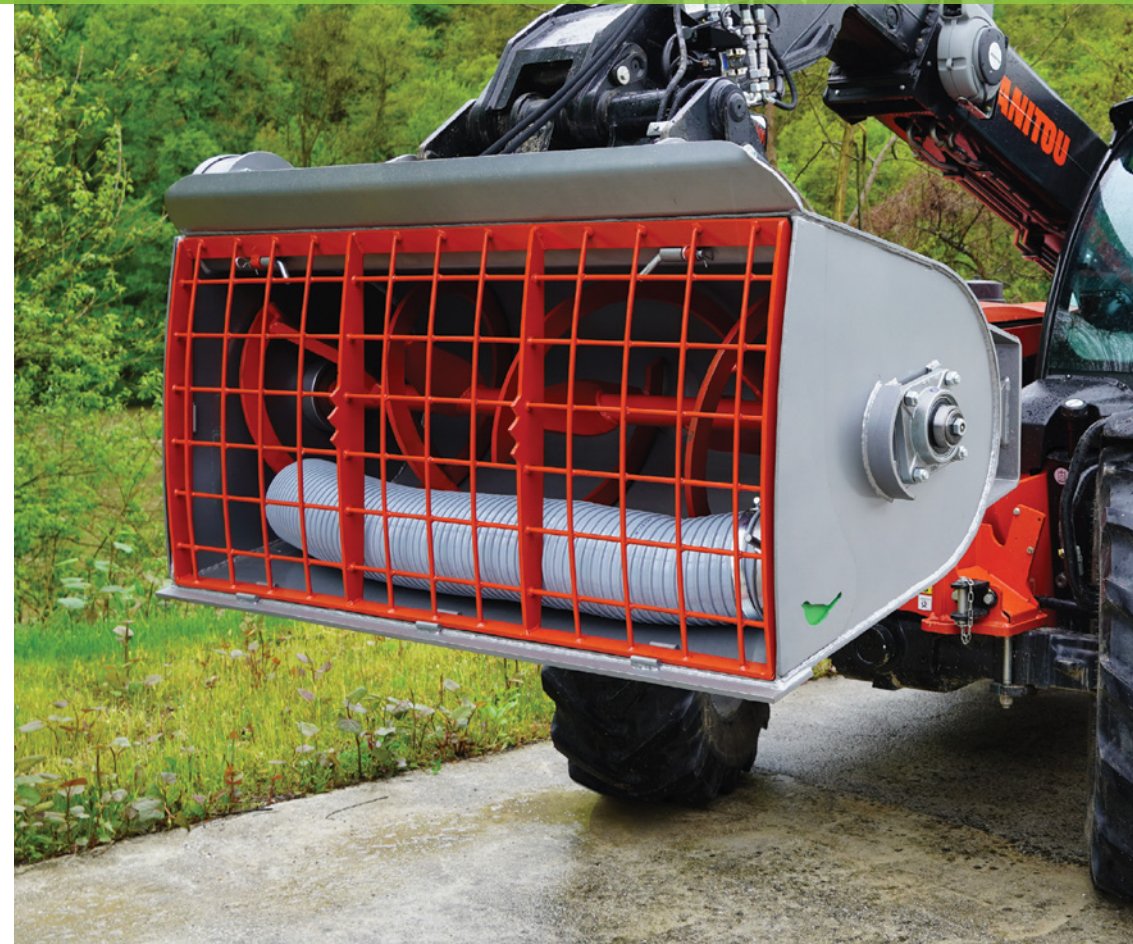

MIXING BUCKETS

CONCRETE MIXING BUCKET – TILT 3 POINT CONNECTION

Tractor (PS):	30 - 150
Tractor Loader (PS):	/
Telescopic Loader (t):	/
Loader (t):	/
Excavator (t):	/

CONCRETE MIXING BUCKET – LOADER (EURO) CONNECTION

Tractor (PS):	/
Tractor Loader (PS):	45 - 200
Telescopic Loader (t):	5 - 12
Loader (t):	3 - 25
Excavator (t):	/