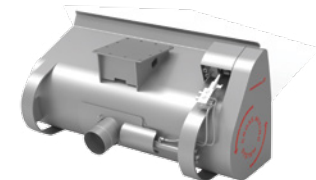

CONCRETE MIXING BUCKET – EXCAVATOR CONNECTION

Tractor (PS):	/
Tractor Loader (PS):	/
Telescopic Loader (t):	/
Loader (t):	/
Excavator (t):	3 - 35