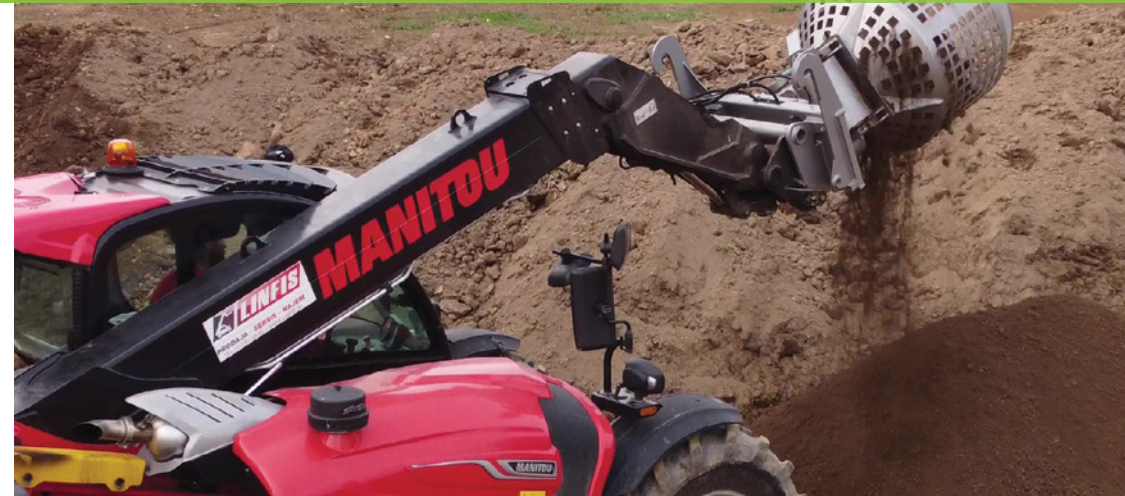

STANDARD TOOLS

WASTE & BIOMASS BUCKET

Tractor (PS):	/
Tractor Loader (PS):	55 - 150
Telescopic Loader (t):	5 - 12
Loader (t):	5 - 25
Excavator (t):	/

HIGH DUMP BUCKET

Tractor (PS):	/
Tractor Loader (PS):	100 - 150
Telescopic Loader (t):	5 - 12
Loader (t):	5 - 25
Excavator (t):	/

AUGER

Tractor (PS):	45 - 150
Tractor Loader (PS):	55 - 150
Telescopic Loader (t):	5 - 12
Loader (t):	/
Excavator (t):	3 - 15

SWEeper EXC.

Tractor (PS):	/
Tractor Loader (PS):	/
Telescopic Loader (t):	/
Loader (t):	/
Excavator (t):	6 - 15